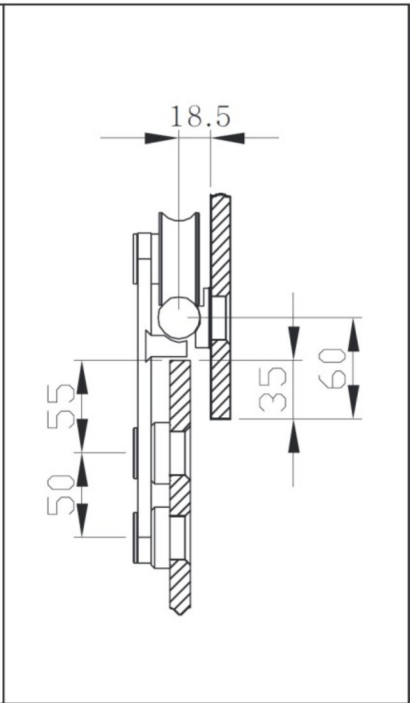

glass hole

Flush mount glass fabrication

Cap mount glass fabrication

Installation instructions for Side-wall/Glass mounting